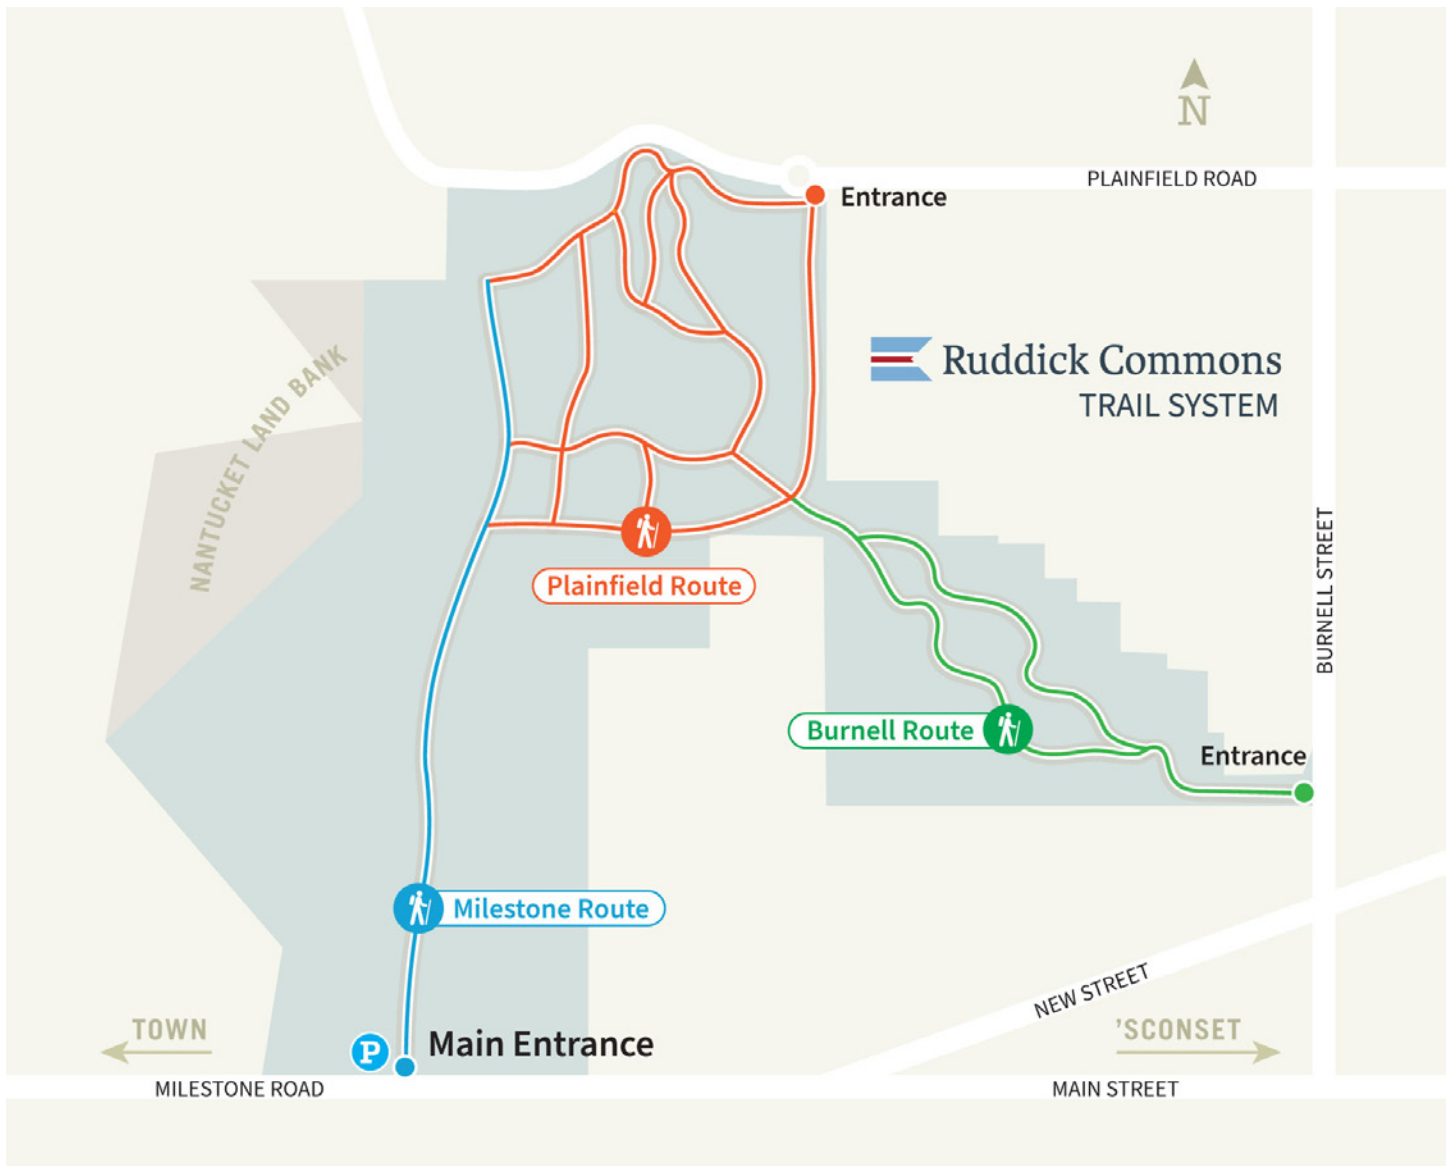

Ruddick Commons Trail System

Trails 270 Milestone Road, 'Sconset

Plainfield Route —————

Milestone Route —————

Burnell Route —————

PARKING at

240 Milestone Road
Siasconset, MA 02564

- No motorized vehicles
- Park only in parking lot
- Pack in/pack out trash
- Keep dogs controlled at all times